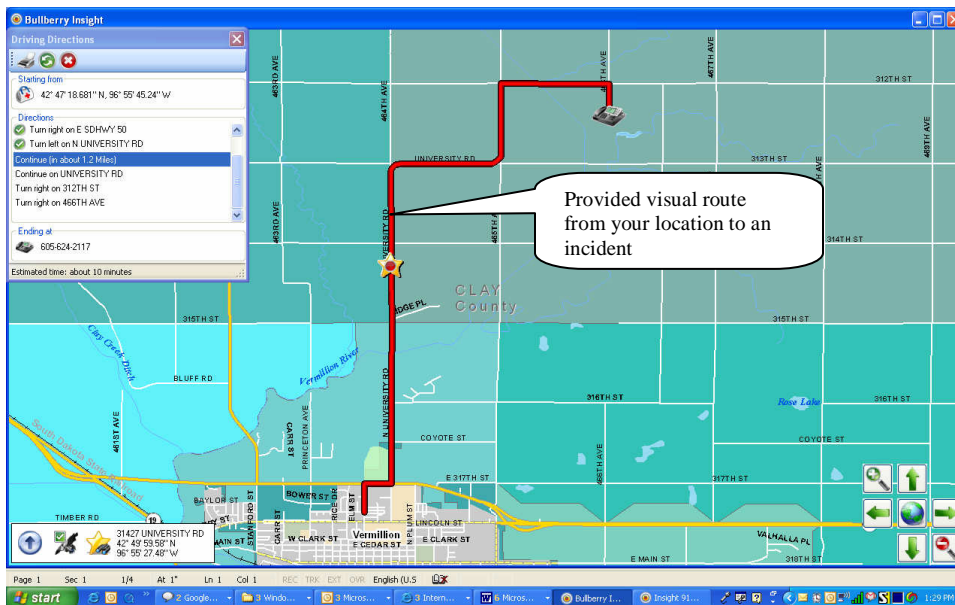

BULLBERRY INSIGHT MOBILE

Insight Mobile is BullBerry Systems, Inc. is our newest in-vehicle mobile mapping software for Emergency Responders! The ability for first responders to have a true spatial analysis tool sets BullBerry Insight apart from other products on the market. Insight Mobile uses the most current ArcGIS technology to provide the highest level of functionality.

Insight Mobile is designed to use your own GIS data, not commercial GIS data that is used in other mobile mapping devices. That way when road changes occur in your area updates can be applied immediately.

Insight Mobile will determine the quickest route for emergency responders. Visually you will see the route and can one-touch the map to zoom to your location. Directions also presented on the map view along with distance to next road intersection. Insight Mobile can be installed on laptops, toughbooks, or MDT's.

Easily open and close road and provide route around roads that are closed.

BullBerry Systems, Inc. has made routing a mainstay of the software since the inception of the company. With Insight Mobile, that ability has greatly enhanced to utilize the wide array of functionality provided through ESRI's Network Analyst engine. Insight Mobile will quickly recalculate your route if you travel off displayed route.