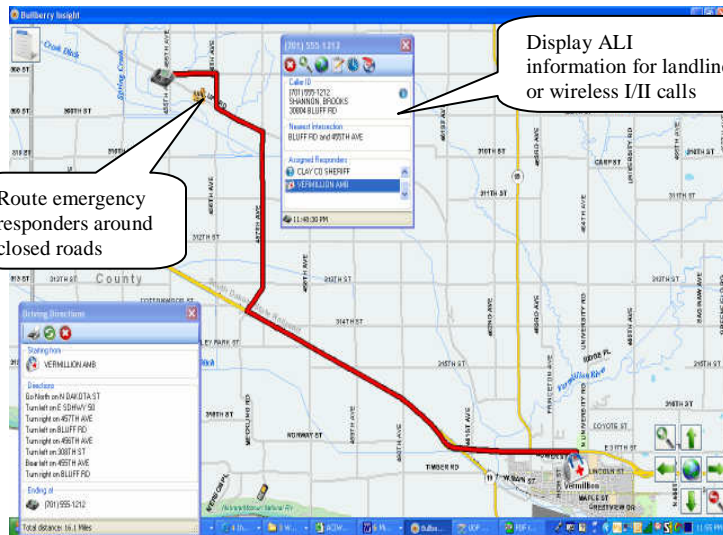

All information is easily determined right in the map display, no need for a 9-1-1 dispatcher in an emergency to remember icons and GIS rules. The map is designed to be a self teaching tool so that anyone can effectively use the numerous tools that are available.

Insight Dispatch utilizes a SQL server technology to assure any data information required to be displayed on the map can be quickly and effectively presented. This unique design also allows Insight Dispatch to be more than just a digital map viewer in becoming an extremely powerful tool and critical part of the 9-1-1 call taking operation.

BullBerry Insight is the perfect design for the dispatch center and any applications that require an in-vehicle mapping solution.

BULLBERRY INSIGHT DISPATCH

Orthophotos can be turned on or off with a click of a button

Wireless Phase II uncertainty values will display estimated location of Phase II caller.

Display critical information like wireless caller X/Y coordinated and telephone number

BullBerry Systems, Inc. has made routing a mainstay of the software since the inception of the company. With Insight Dispatch, that ability has greatly enhanced to utilize the wide array of functionality provided through ESRI's Network Analyst engine. Easily fax, print, and email direction for all emergency responders.