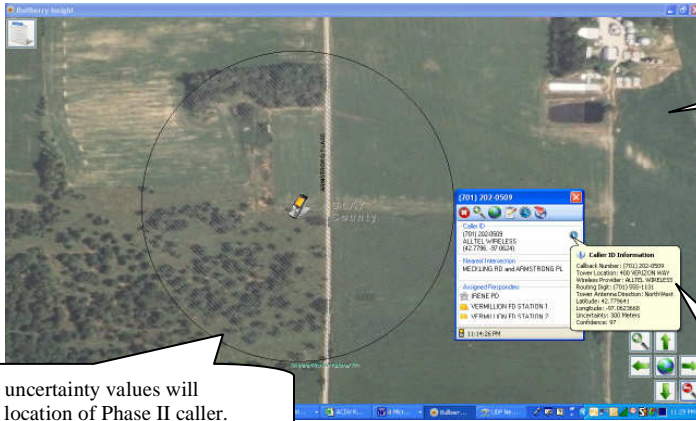

BULLBERRY INSIGHT DISPATCH

Orthophotos can be turned on or off with a click of a button

Wireless Phase II uncertainty values will display estimated location of Phase II caller.

Display critical information like wireless caller X/Y coordinated and telephone number

BullBerry Systems, Inc. has made routing a mainstay of the software since the inception of the company. With Insight Dispatch, that ability has greatly enhanced to utilize the wide array of functionality provided through ESRI's Network Analyst engine. Easily fax, print, and email direction for all emergency responders.