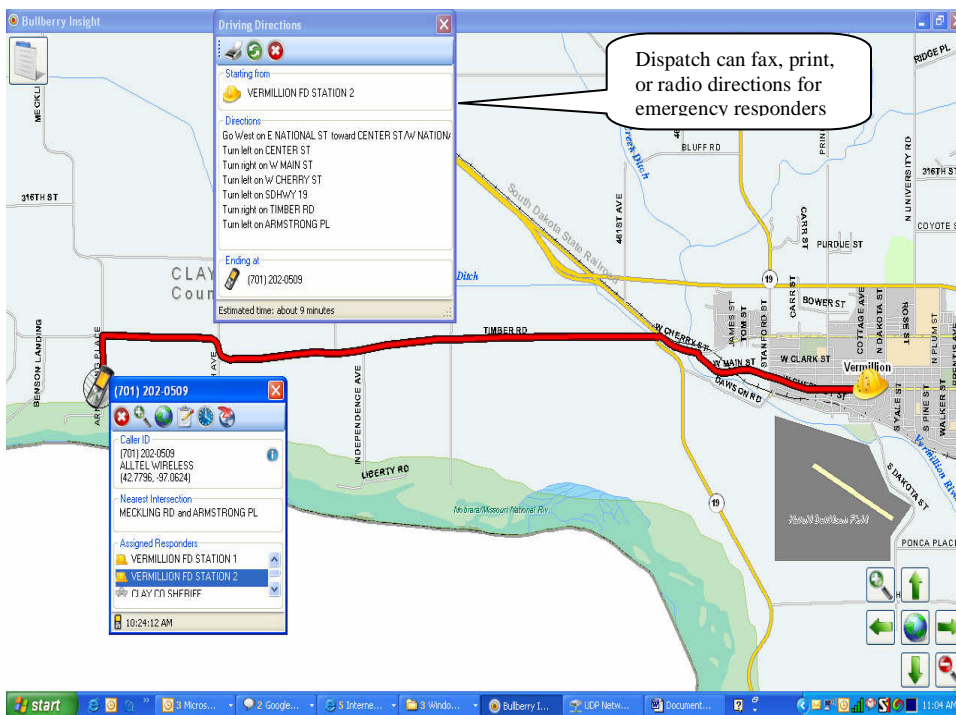

BULLBERRY INSIGHT DISPATCH

Insight Dispatch is BullBerry Systems, Inc. new and extremely powerful mapped-ALI solution for Public Safety Agencies! We understand you expect the most powerful mapping application. A map is not just a map if you understand the power of Insight Dispatch. Built around ESRI's ArcGIS technology that exceeds your expectation!

All information is easily determined right in the map display, no need for a 9-1-1 dispatcher in an emergency to remember icons and GIS rules. The map is designed to be a self teaching tool so that anyone can effectively use the numerous tools that are available.

Insight Dispatch utilizes a SQL server technology to assure any data information required to be displayed on the map can be quickly and effectively presented. This unique design also allows Insight Dispatch to be more than just a digital map viewer in becoming an extremely powerful tool and critical part of the 9-1-1 call taking operation.

Display ALI information for landline or wireless I/II calls

Route emergency responders around closed roads

BullBerry Insight is designed to assure that any data information required to be displayed on the map can be quickly and effectively presented. This unique design also allows the Insight product to be much more than just a digital map viewer and will become an extremely powerful tool and critical part of the 9-1-1 call taking operation.